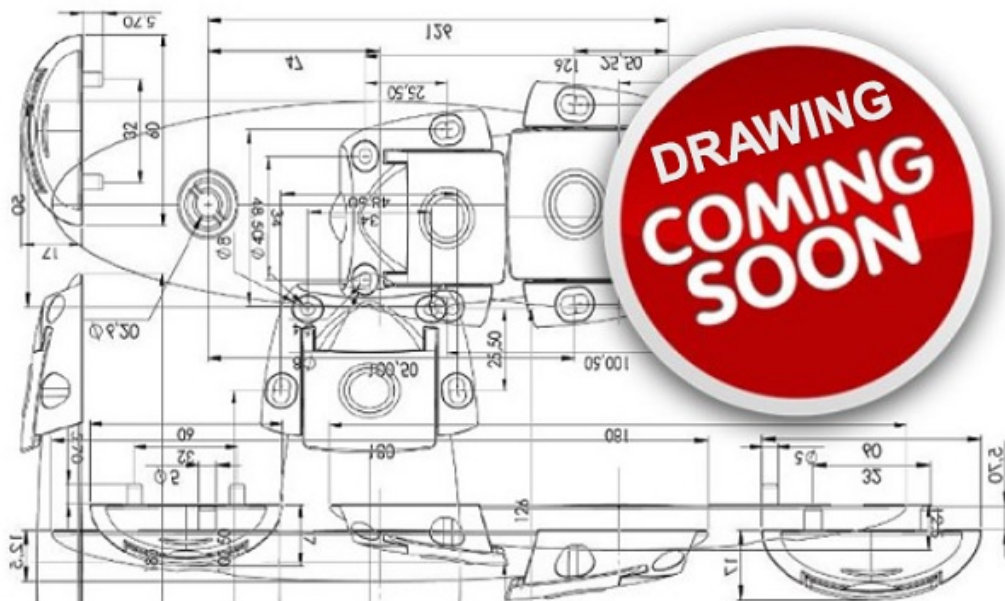

PRODUCT SHEET

Description:

Wood Screw, Oval, Brass NPL, 5.0x40mm, DIN 95 Slot

Item number:

11.07.787-0

Units	Box	Carton	HS Code	Barcode
Pcs.		200	7415330000	 5704866016469

SISO A/S
Mileparken 11
DK-2740 Skovlunde
Denmark
VAT: DK 24786013